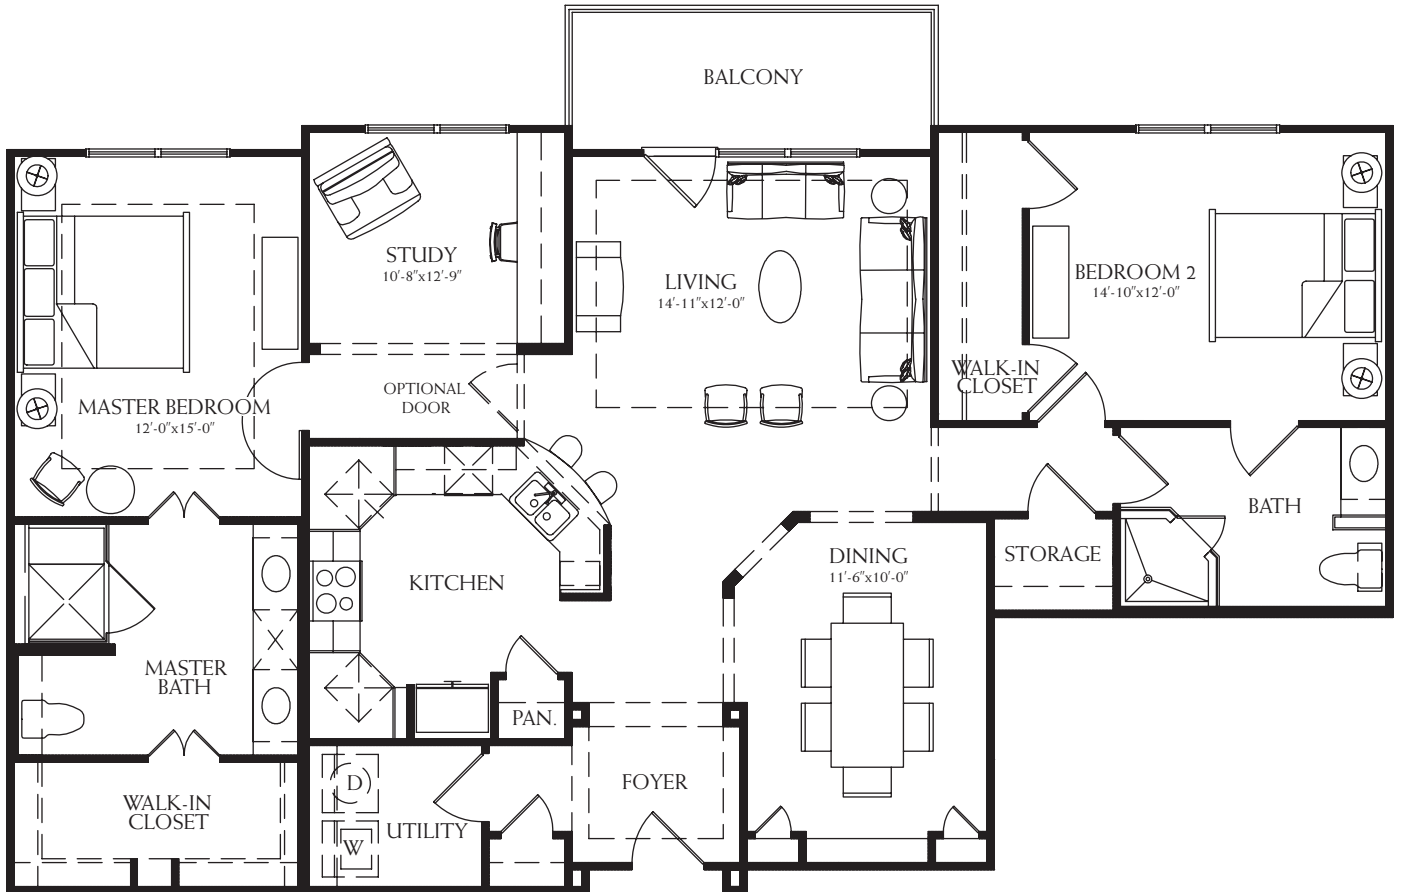

COMAL

Two Bedroom, Study, 2 Bath
1,706 sq. ft.

OPTIONAL MASTER BATH