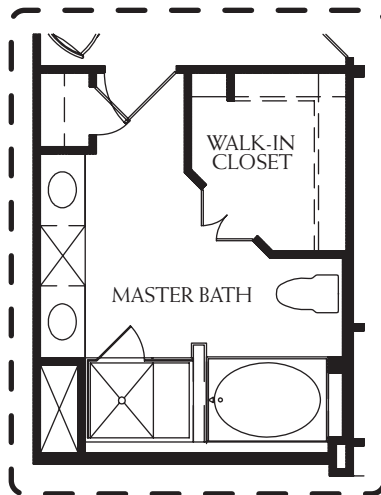

BRAZOS

Two Bedroom, Study, 2½ Bath
1,882 sq. ft.

OPTIONAL BATH/CLOSET

3100 West Southlake Boulevard, Suite 110 • Southlake, TX 76092
817.748.4000 • fax 817.748.4001 • www.watermere-at-southlake.com