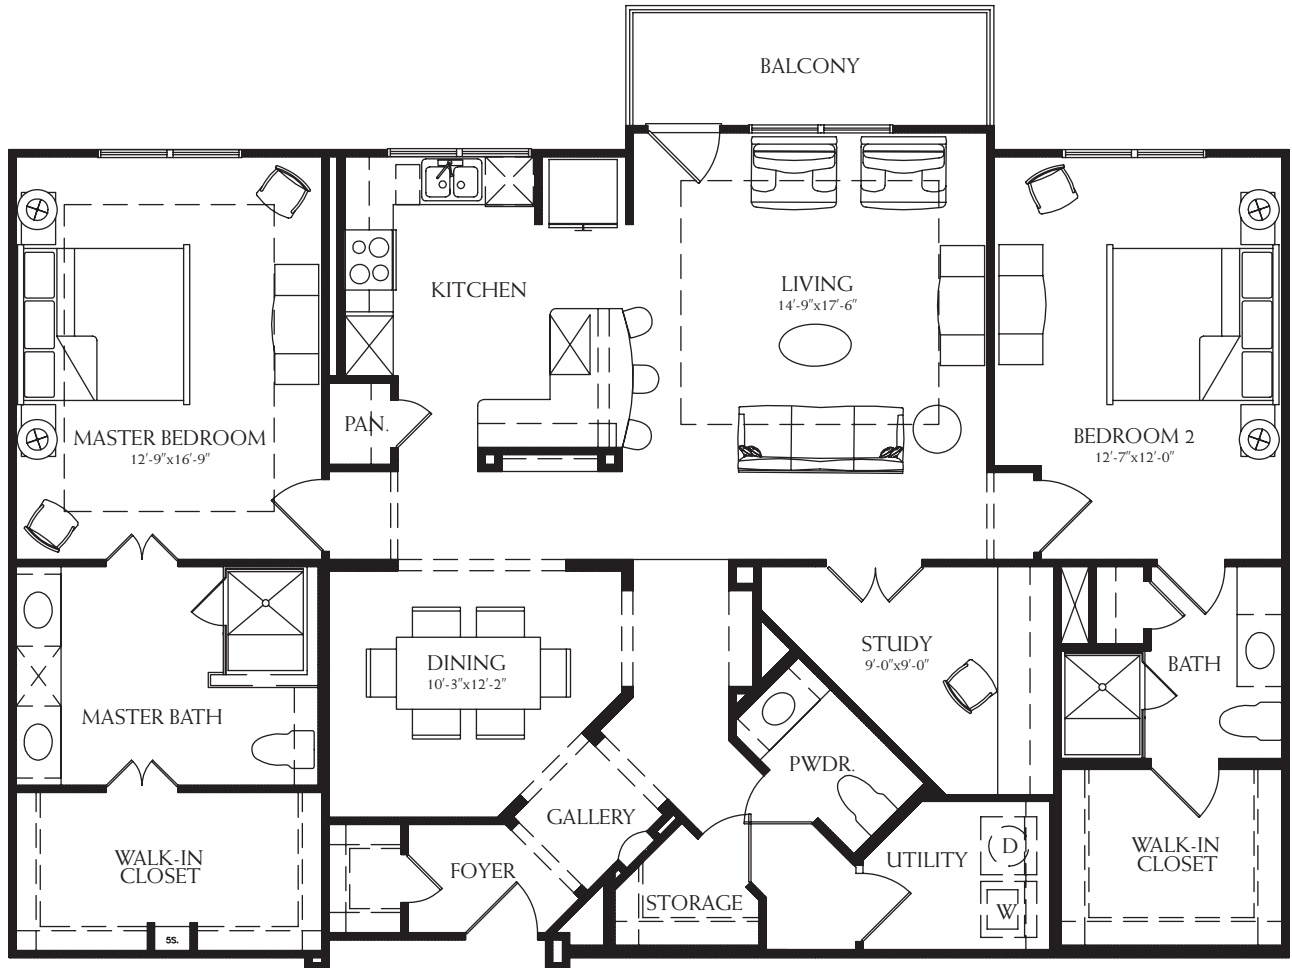

BRAZOS

Two Bedroom, Study, 2½ Bath
1,882 sq. ft.

OPTIONAL BATH/CLOSET

3100 West Southlake Boulevard, Suite 110 • Southlake, TX 76092
817.748.4000 • fax 817.748.4001 • www.watermere-at-southlake.com