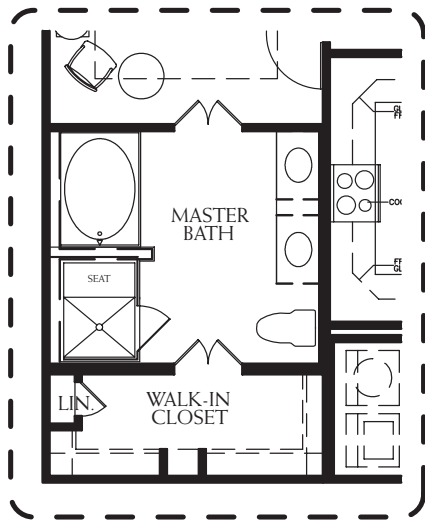

PECOS

One Bedroom, Study, 1½ Bath
1,366 sq. ft.

OPTIONAL MASTER BATH

3100 West Southlake Boulevard, Suite 110 • Southlake, TX 76092
817.748.4000 • fax 817.748.4001 • www.watermere-at-southlake.com