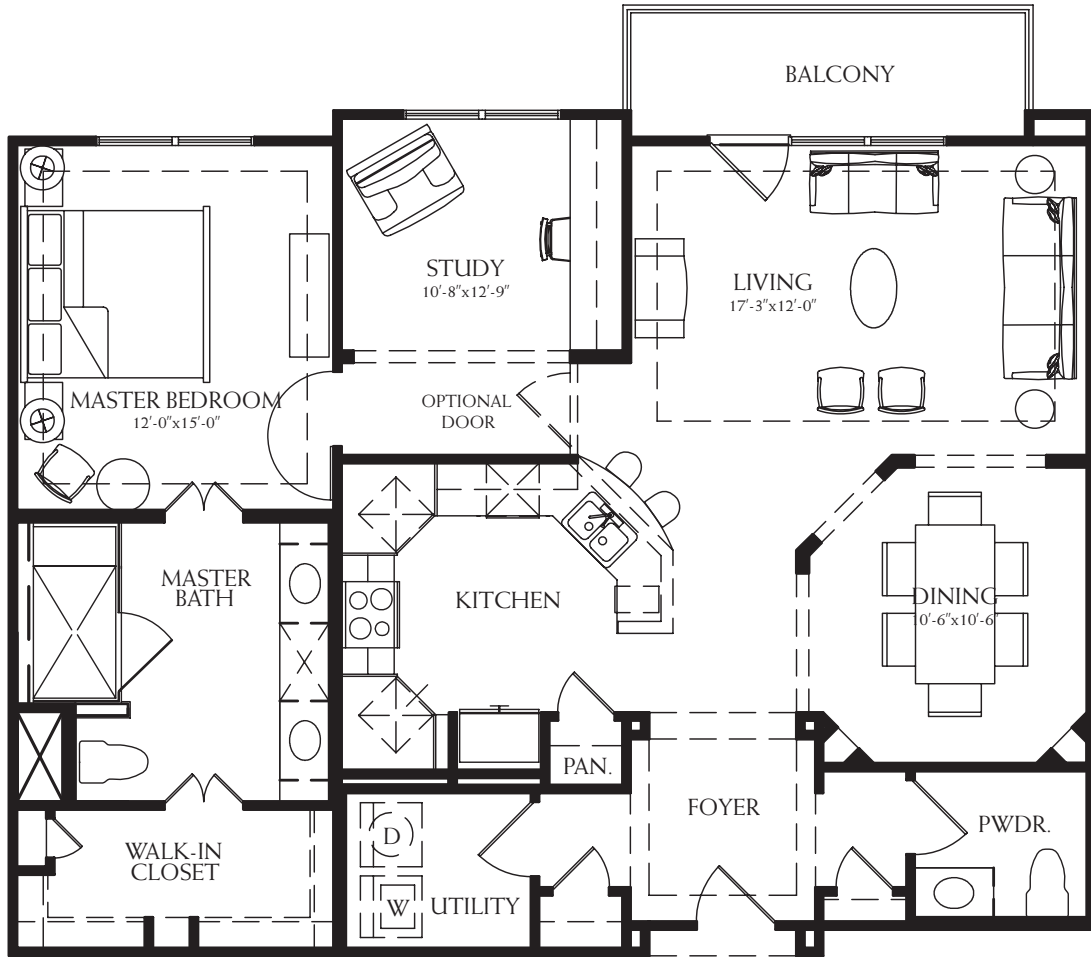

PECOS

One Bedroom, Study, 1½ Bath
1,366 sq. ft.

OPTIONAL MASTER BATH

3100 West Southlake Boulevard, Suite 110 • Southlake, TX 76092
817.748.4000 • fax 817.748.4001 • www.watermere-at-southlake.com