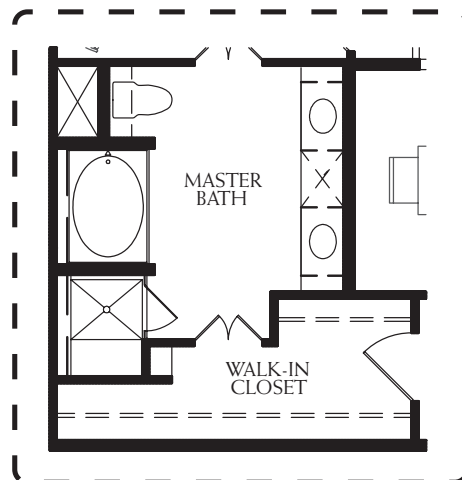

FRIO

One Bedroom, Study, 1½ Bath
1,470 sq. ft.

OPTIONAL MASTER BATH

3100 West Southlake Boulevard, Suite 110 • Southlake, TX 76092
817.748.4000 • fax 817.748.4001 • www.watermere-at-southlake.com