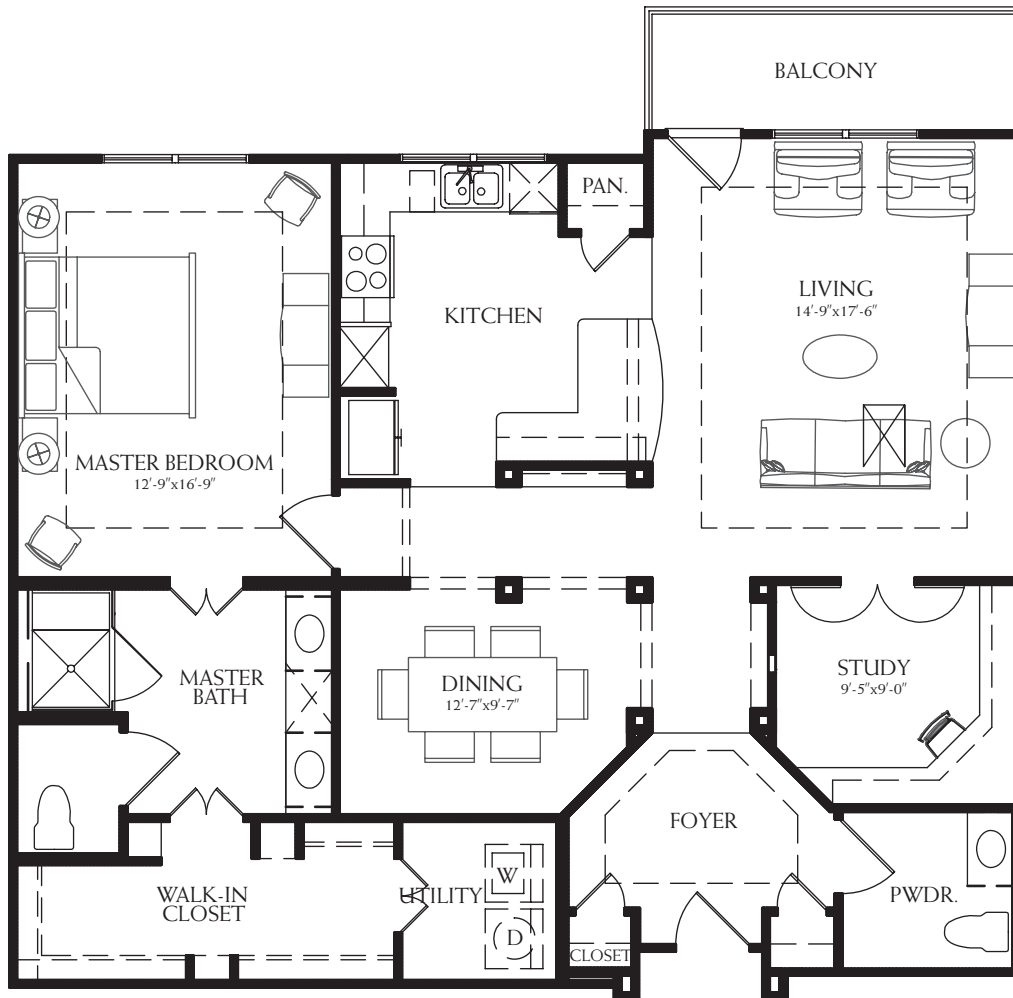

FRIO

One Bedroom, Study, 1½ Bath
1,470 sq. ft.

OPTIONAL MASTER BATH

3100 West Southlake Boulevard, Suite 110 • Southlake, TX 76092
817.748.4000 • fax 817.748.4001 • www.watermere-at-southlake.com