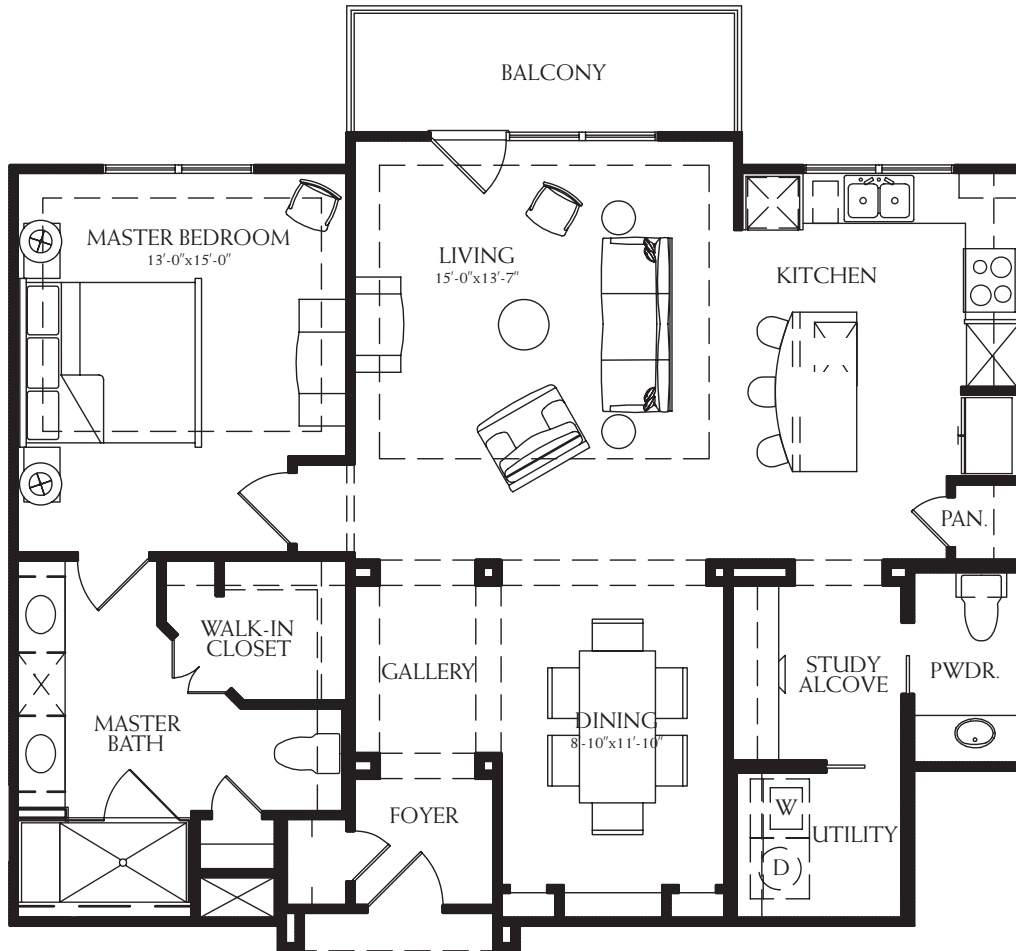

LLANO

One Bedroom, Study Alcove, 1½ Bath
1,273 sq. ft.

OPTIONAL MASTER BATH

OPTIONAL KITCHEN

OPTIONAL STUDY/DINING

3100 West Southlake Boulevard, Suite 110 • Southlake, TX 76092
817.748.4000 • fax 817.748.4001 • www.watermere-at-southlake.com

This sheet is used for illustrative purposes only. Floor plans and standard features may vary according to style selected and are subject to change.