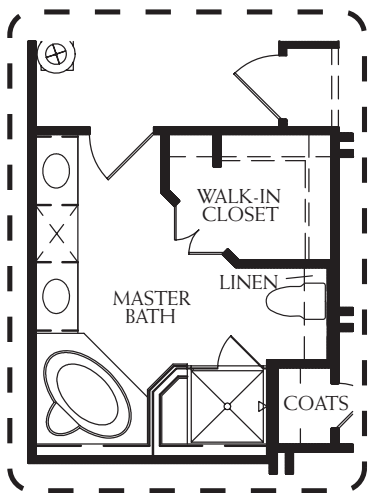

LLANO

One Bedroom, Study Alcove, 1½ Bath
1,273 sq. ft.

OPTIONAL MASTER BATH

OPTIONAL KITCHEN

OPTIONAL STUDY/DINING

3100 West Southlake Boulevard, Suite 110 • Southlake, TX 76092
817.748.4000 • fax 817.748.4001 • www.watermere-at-southlake.com

This sheet is used for illustrative purposes only. Floor plans and standard features may vary according to style selected and are subject to change.