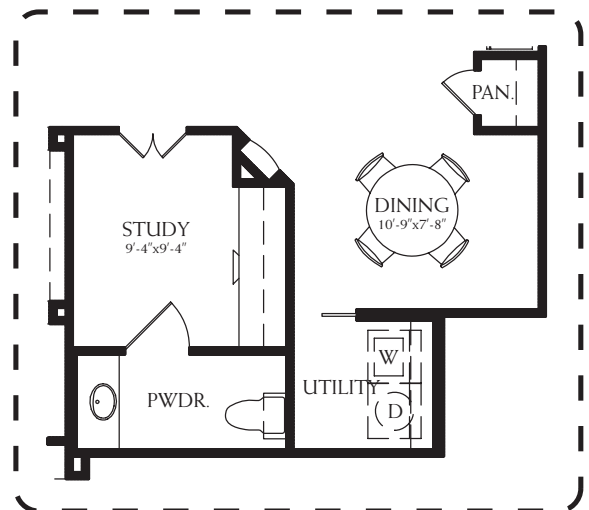

LLANO

One Bedroom, Study Alcove, 1½ Bath
1,273 sq. ft.

OPTIONAL MASTER BATH

OPTIONAL KITCHEN

OPTIONAL STUDY/DINING

3100 West Southlake Boulevard, Suite 110 • Southlake, TX 76092
817.748.4000 • fax 817.748.4001 • www.watermere-at-southlake.com

This sheet is used for illustrative purposes only. Floor plans and standard features may vary according to style selected and are subject to change.