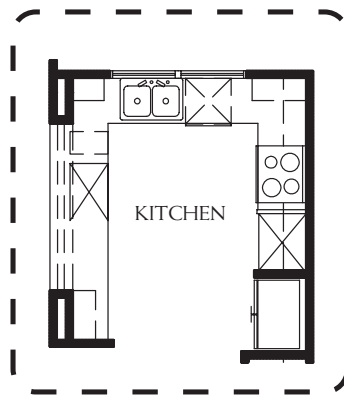

LLANO

One Bedroom, Study Alcove, 1½ Bath
1,273 sq. ft.

OPTIONAL MASTER BATH

OPTIONAL KITCHEN

OPTIONAL STUDY/DINING

3100 West Southlake Boulevard, Suite 110 • Southlake, TX 76092
817.748.4000 • fax 817.748.4001 • www.watermere-at-southlake.com

This sheet is used for illustrative purposes only. Floor plans and standard features may vary according to style selected and are subject to change.